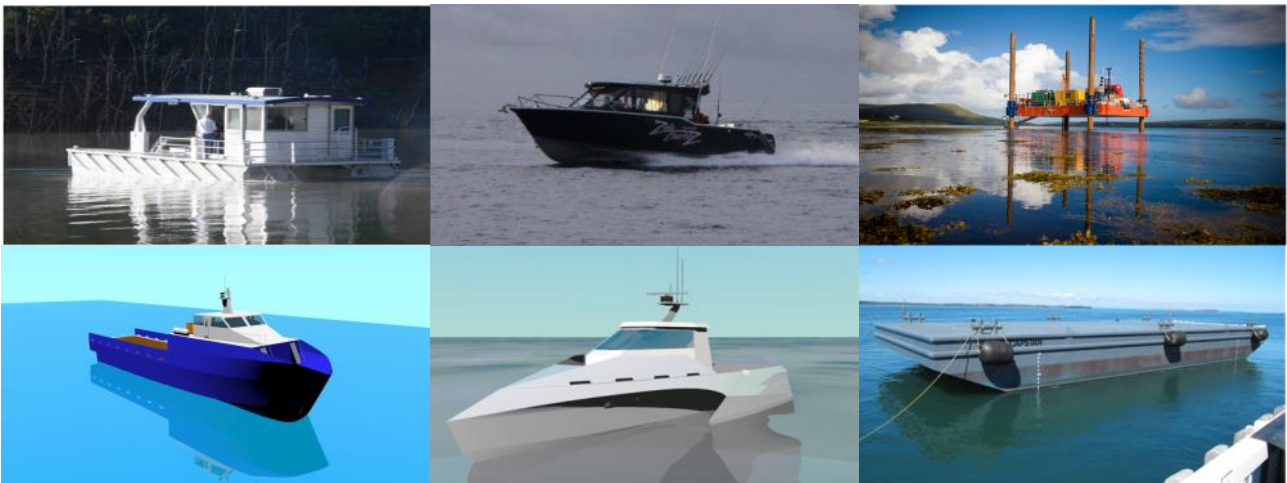

COMMERCIAL OPERATIONS

**MARINE AND CIVIL CONSTRUCTION | AQUACULTURE | FISHING
DRILLING | DREDGING | SHIPPING | HEAVY LIFT | PROJECT LOGISTICS**

***30 Years Experience,
Professional, Unbiased,
Timely Delivery,
Local and Overseas***

[Click here for our Project Portfolio](#)

***Work Boats, Barges
Pontoons, Jack Ups
24/7 availability
Steel and Aluminium***

***Harbour works Barge
Platform Access Ladder
30 Metre Barge
Stability Analysis***

[Click here for our Project Portfolio](#)

***Shark Fishing Boat
10 Metre Sand Transfer Barge
Landing Craft
Heavy Lift***

At CMS we listen to our clients to understand all of the issues and requirements in order to deliver an expert final product.